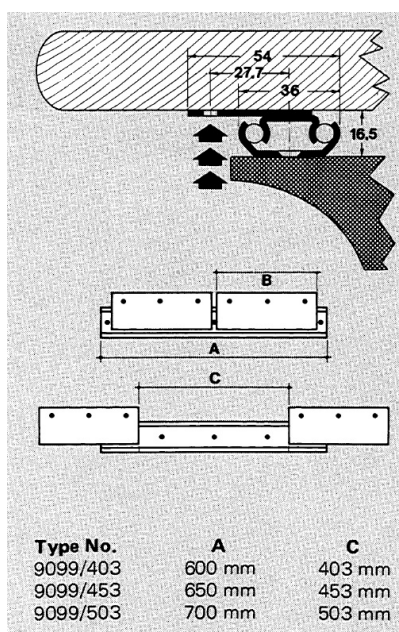

PRODUCT SHEET

Description:

Table Extension, 9099/500mm Opening, Slide F/Centre Column, Total Length: 700mm, Wing Size: 246mm

Item number:

24.07.030-0

Units	Box	Carton	HS Code	Barcode
Pair	0	1	8302420090	
				5704866089036